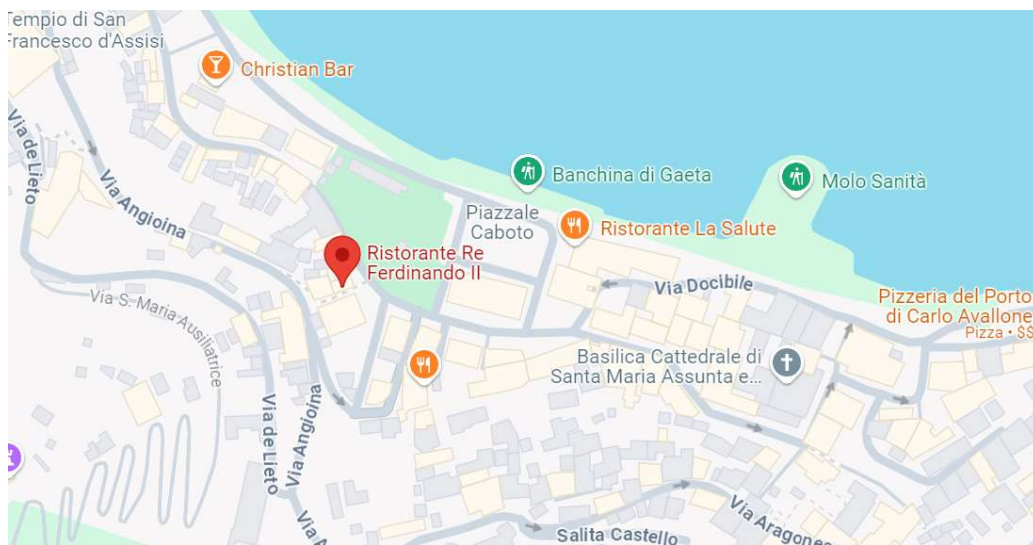

## SOCIAL DINNER 12.9

The social dinner will take place from 20.00 at **Ristorante Re Ferdinando**, in Gaeta

Coordinates: 41.209655198422105, 13.58350143276337

### How to get there;

For those who stay in Gaeta:

- few minutes walking

For those who stay in the hotels in Serapo area and at the Gajeta Hotel:

- 15-20 minutes walking
- shuttle service

Hotel Mirasole (19.30) → Gajeta Hotel (19.40) → Restaurant (19.50)