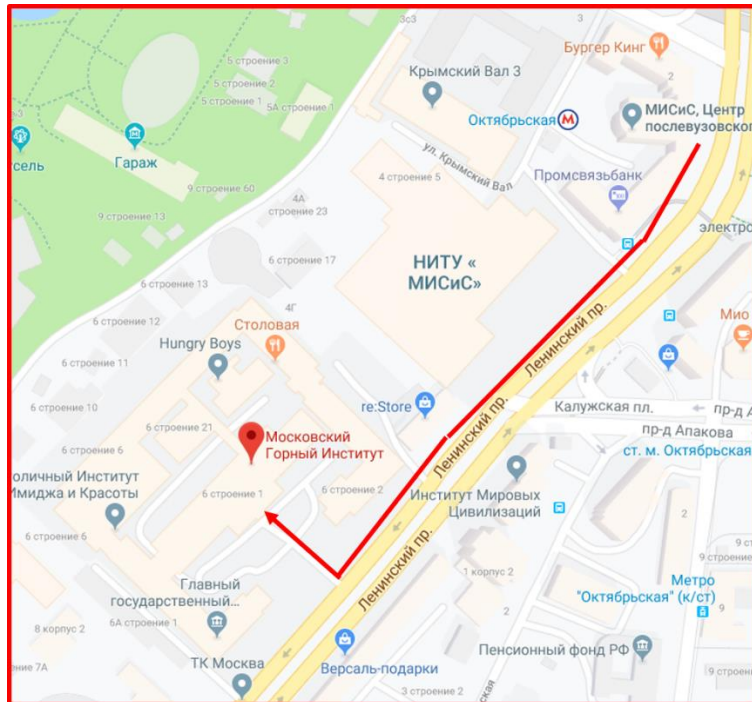

Location

Address:

Moscow, Leninskiy Prospekt (avenue), 6 (Building "G")

Metro station: Oktyabrskaya (brown, circle line)

2 minutes walking from the metro (as it shown on the figure below)

Foto for orientation:

Routes from the airports by trains or metro

From Sheremet'ev (SVO):

Drive on aeroexpress train to Belorusskaya metro station to Oktyabrskaya (circle, brown line "Kol'tsevaya")

From Domodedovo (DME):

Drive on aeroexpress train to Paveletskaya metro station to Oktyabrskaya (circle, brown line "Kol'tsevaya")