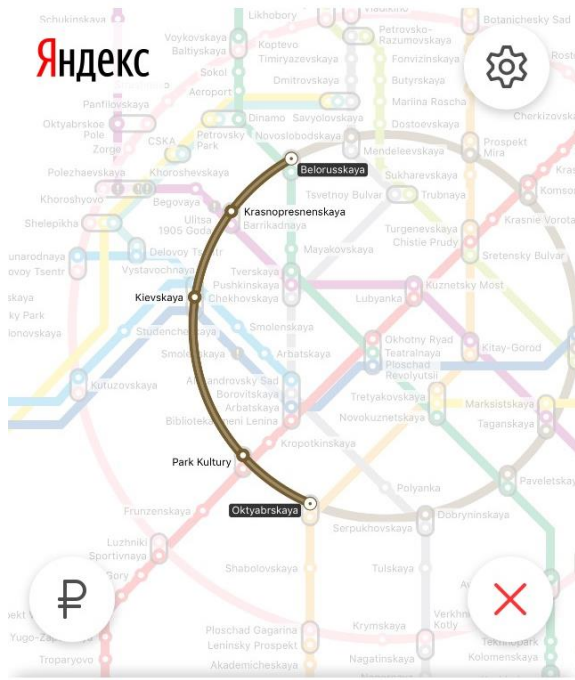

Location

Address:

Moscow, Leninskiy Prospekt (avenue), 6 (Building "G")

Metro station: Oktyabrskaya (brown, circle line)

2 minutes walking from the metro (as it shown on the figure below)

Foto for orientation:

Routes from the airports by trains or metro

From Sheremet'ev (SVO):

Drive on aeroexpress train to Belorusskaya metro station to Oktyabrskaya (circle, brown line "Kol'tsevaya")

From Domodedovo (DME):

Drive on aeroexpress train to Paveletskaya metro station to Oktyabrskaya (circle, brown line "Kol'tsevaya")